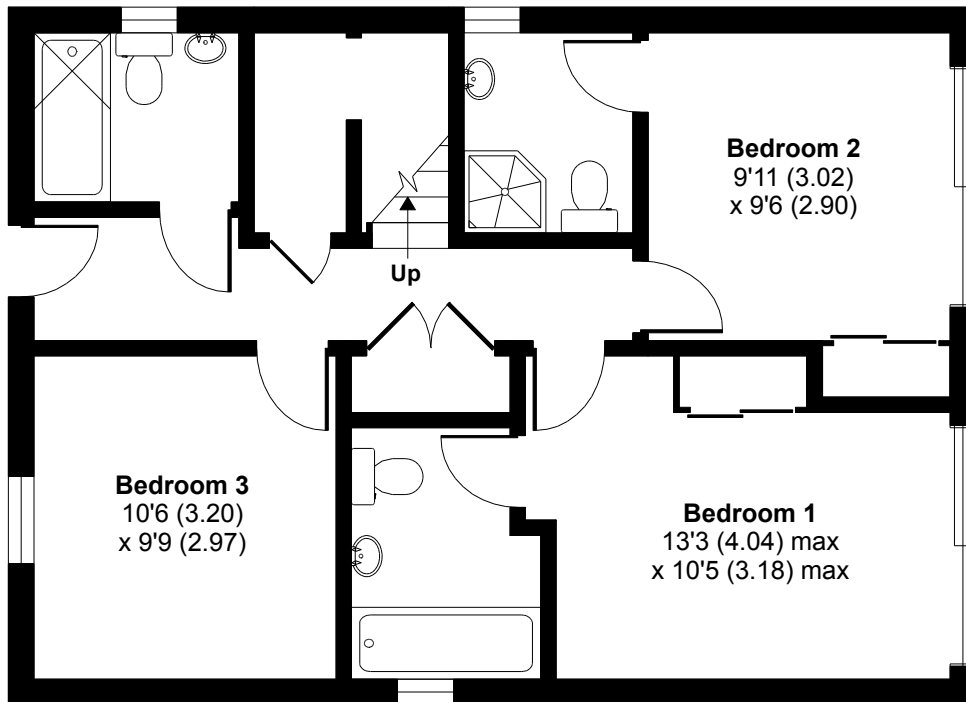

Clearwater, Somerford Keynes, GL7

Total = 1282 sq ft / 119.1 sq m

For identification only - Not to scale

FIRST FLOOR

GROUND FLOOR