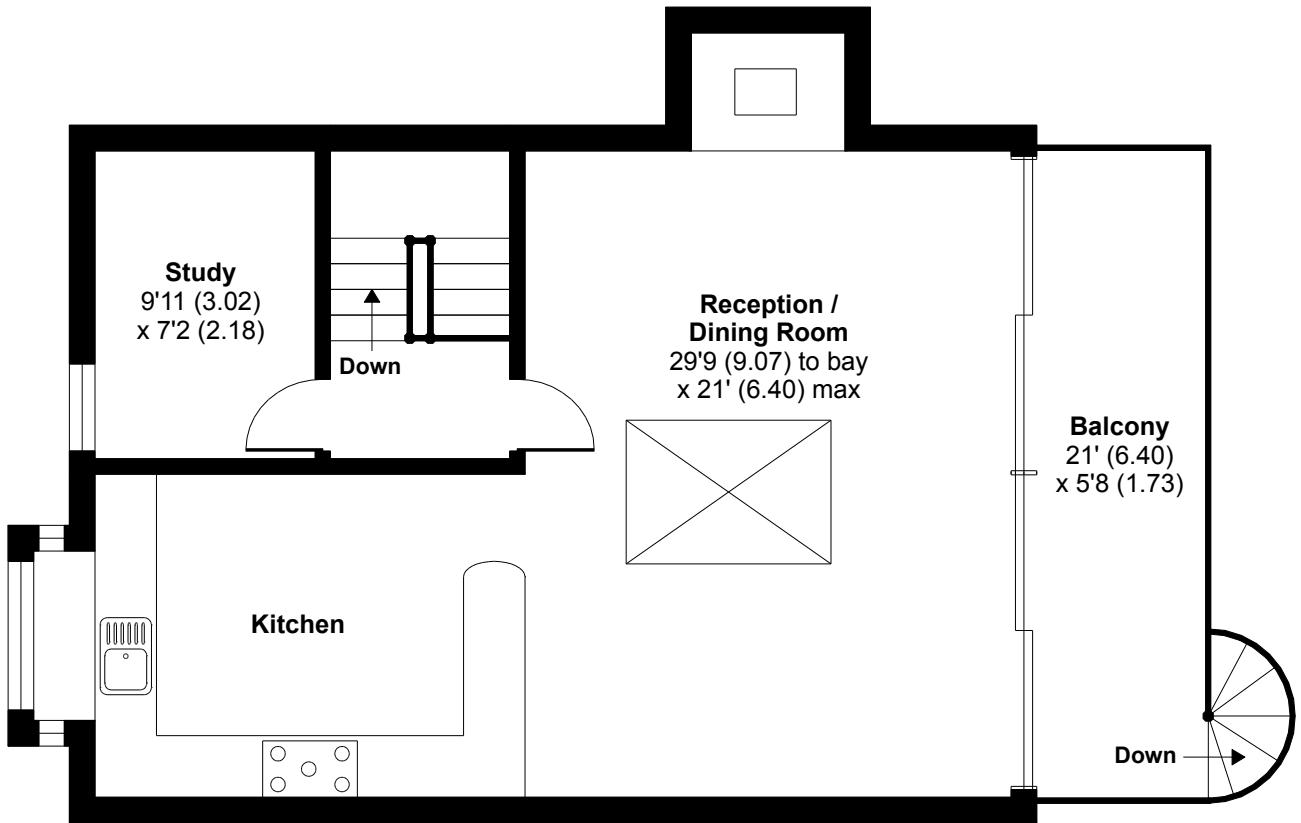

Clearwater, Somerford Keynes, GL7

Total = 1282 sq ft / 119.1 sq m

For identification only - Not to scale

FIRST FLOOR

GROUND FLOOR