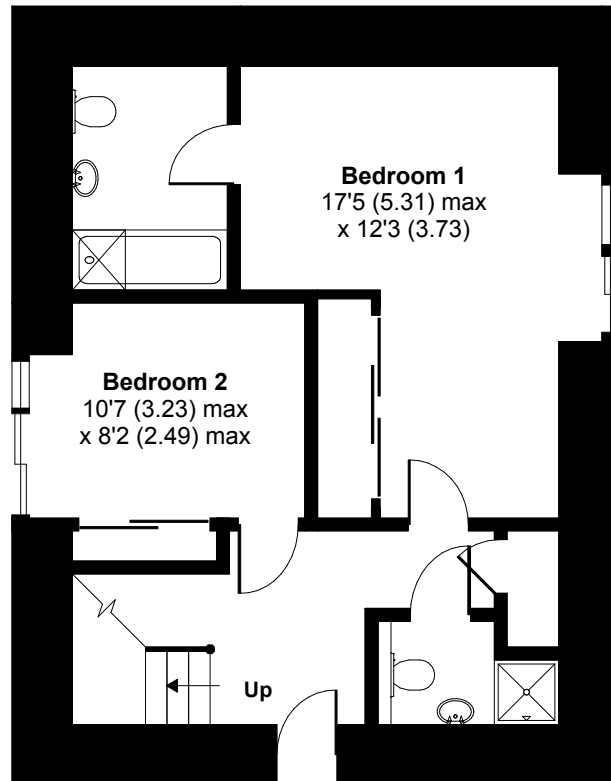

Lower Mill Estate, Cirencester, GL7

Approximate Area = 1072 sq ft / 99.5 sq m

For identification only - Not to scale

FIRST FLOOR

GROUND FLOOR