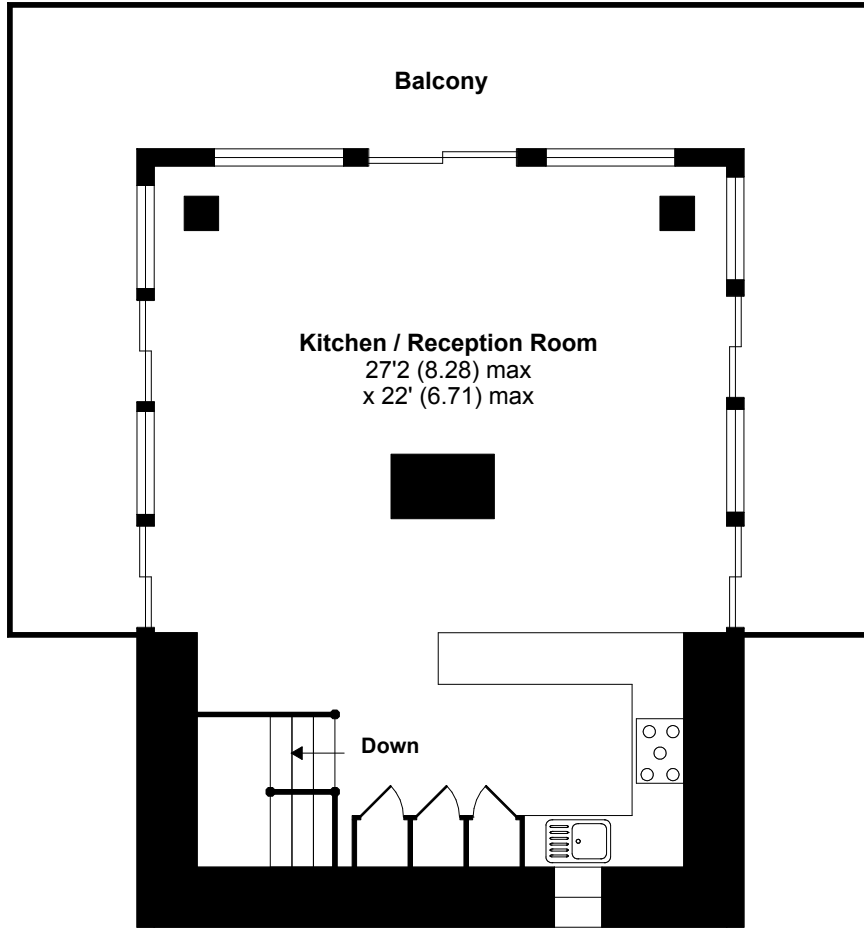

Lower Mill Estate, Cirencester, GL7

Approximate Area = 1072 sq ft / 99.5 sq m

For identification only - Not to scale

FIRST FLOOR

GROUND FLOOR