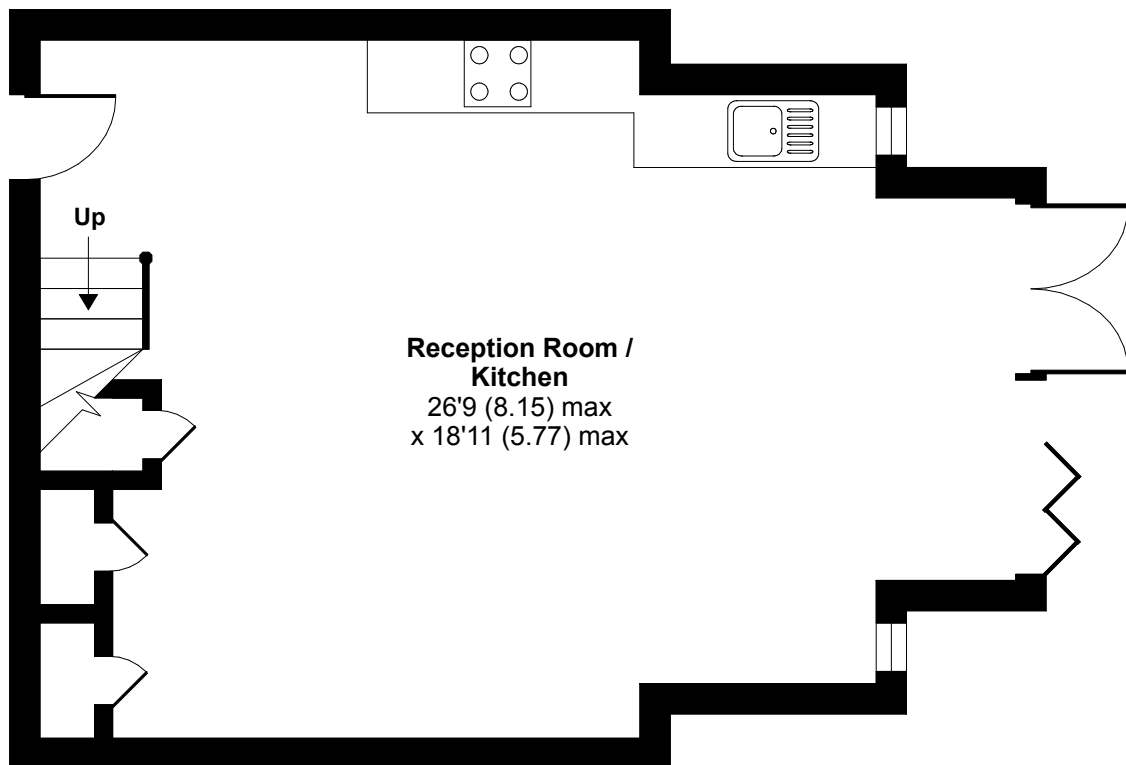

Lower Mill Estate, Somerford Keynes, Cirencester, GL7

Approximate Area = 777 sq ft / 72.2 sq m

For identification only - Not to scale

FIRST FLOOR

GROUND FLOOR