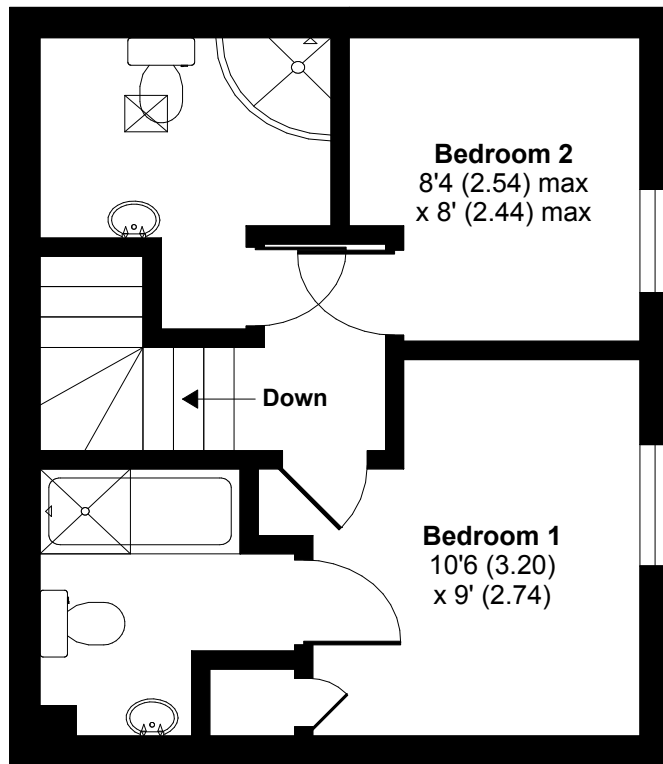

Lower Mill Estate, Somerford Keynes, Cirencester, GL7

Approximate Area = 777 sq ft / 72.2 sq m

For identification only - Not to scale

FIRST FLOOR

GROUND FLOOR