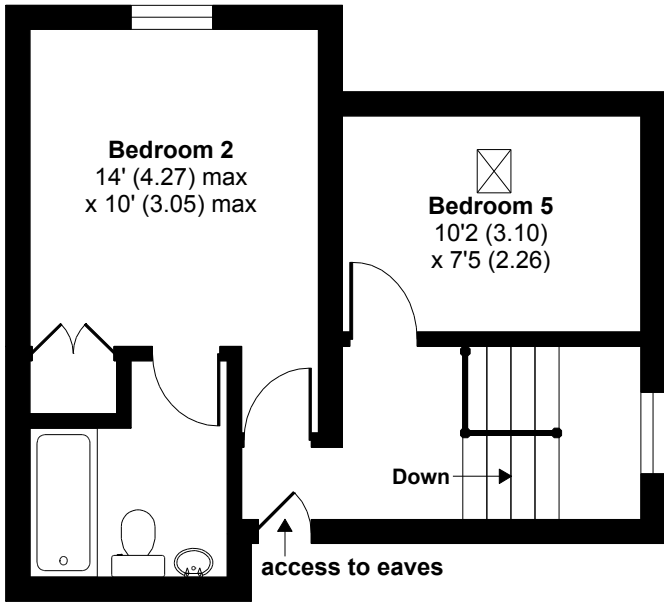

Lower Mill Estate, Somerford Keynes, Cirencester, GL7

Total = 1616 sq ft / 150.1 sq m

For identification only - Not to scale

SECOND FLOOR

GROUND FLOOR

FIRST FLOOR