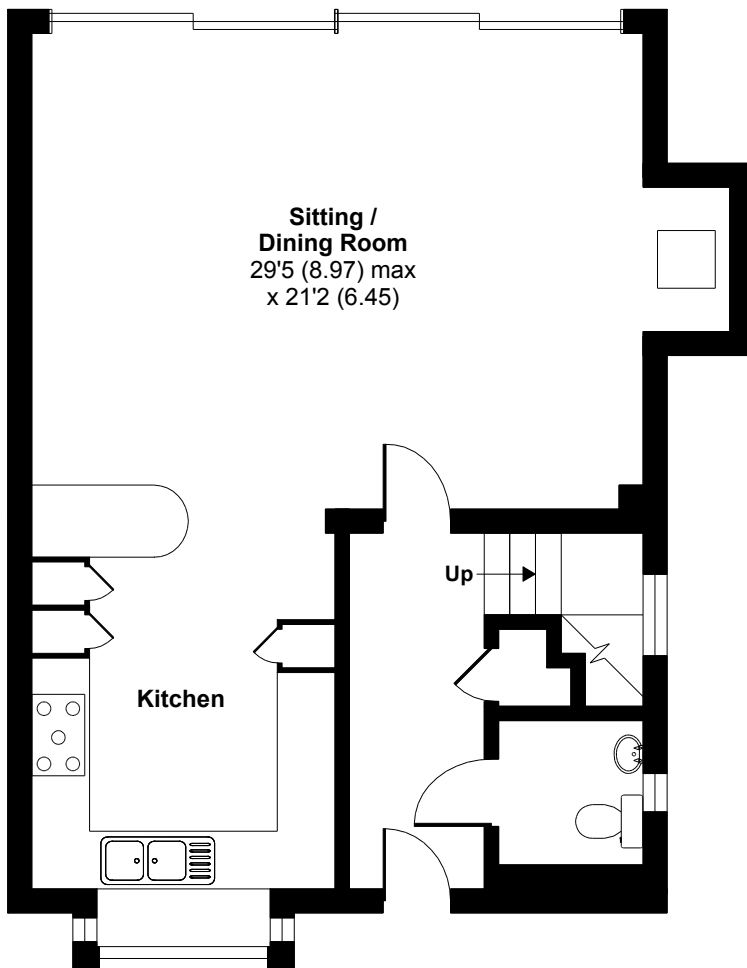

Lower Mill Estate, Somerford Keynes, Cirencester, GL7

Total = 1616 sq ft / 150.1 sq m

For identification only - Not to scale

SECOND FLOOR

GROUND FLOOR

FIRST FLOOR