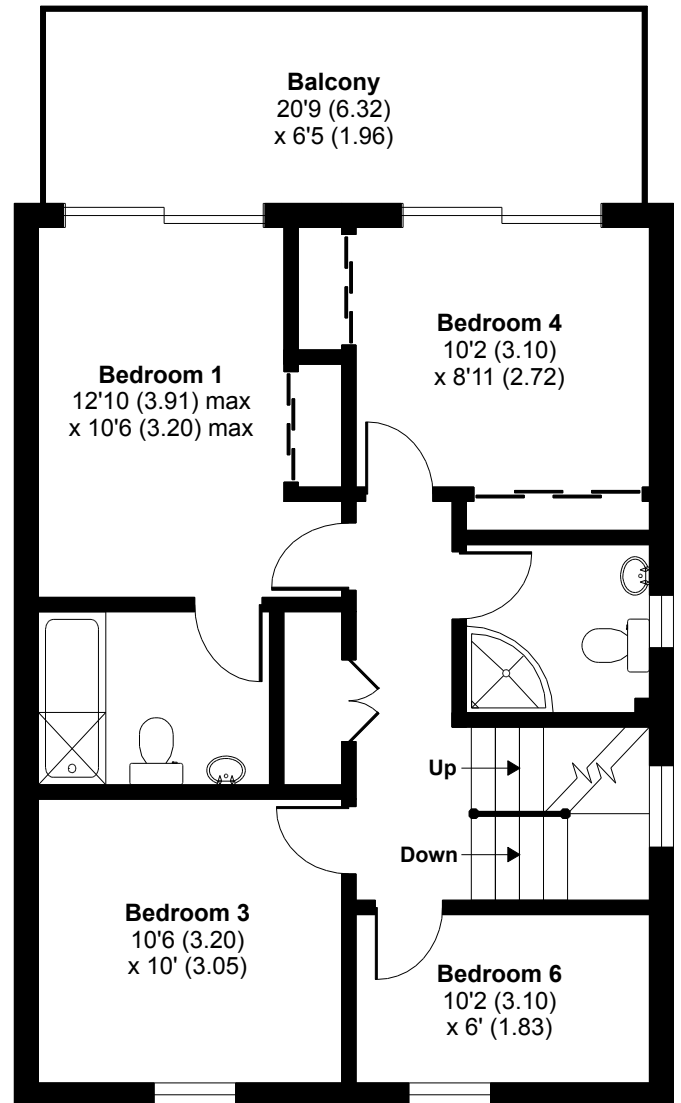

Lower Mill Estate, Somerford Keynes, Cirencester, GL7

Total = 1616 sq ft / 150.1 sq m

For identification only - Not to scale

SECOND FLOOR

GROUND FLOOR

FIRST FLOOR