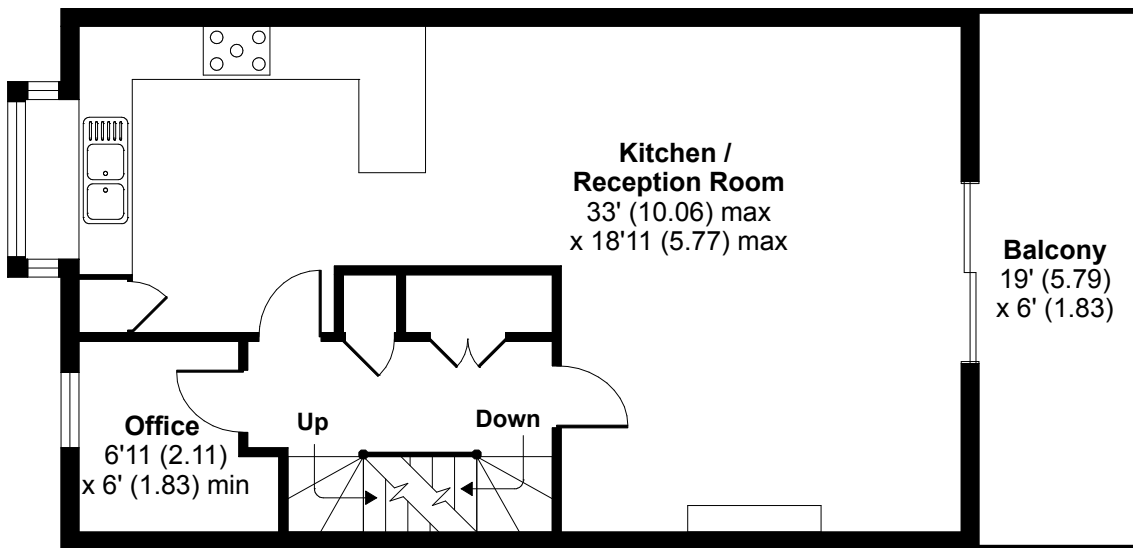

Lower Mill Estate, Somerford Keynes, Cirencester, GL7

Approximate Area = 1497 sq ft / 139.1 sq m

Limited Use Area(s) = 67 sq ft / 6.2 sq m

Total = 1564 sq ft / 145.2 sq m

For identification only - Not to scale

SECOND FLOOR

FIRST FLOOR

GROUND FLOOR