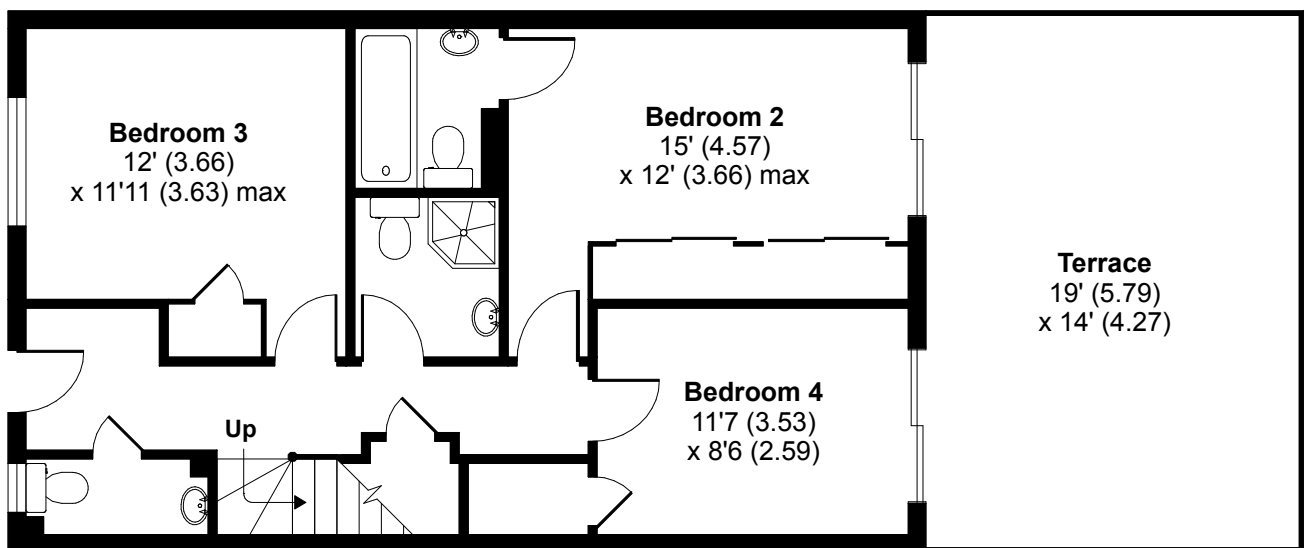

Lower Mill Estate, Somerford Keynes, Cirencester, GL7

Approximate Area = 1497 sq ft / 139.1 sq m

Limited Use Area(s) = 67 sq ft / 6.2 sq m

Total = 1564 sq ft / 145.2 sq m

For identification only - Not to scale

SECOND FLOOR

FIRST FLOOR

GROUND FLOOR