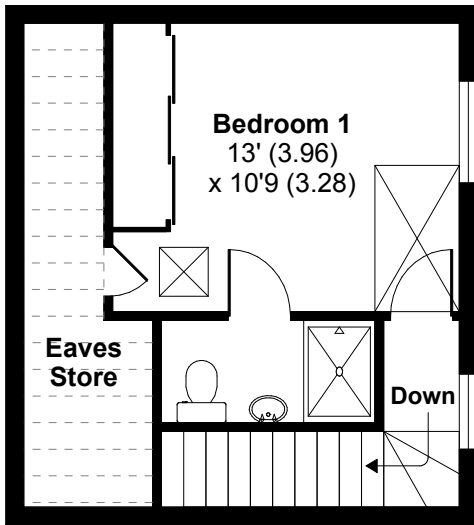

Lower Mill Estate, Somerford Keynes, Cirencester, GL7

Approximate Area = 1497 sq ft / 139.1 sq m

Limited Use Area(s) = 67 sq ft / 6.2 sq m

Total = 1564 sq ft / 145.2 sq m

For identification only - Not to scale

SECOND FLOOR

FIRST FLOOR

GROUND FLOOR