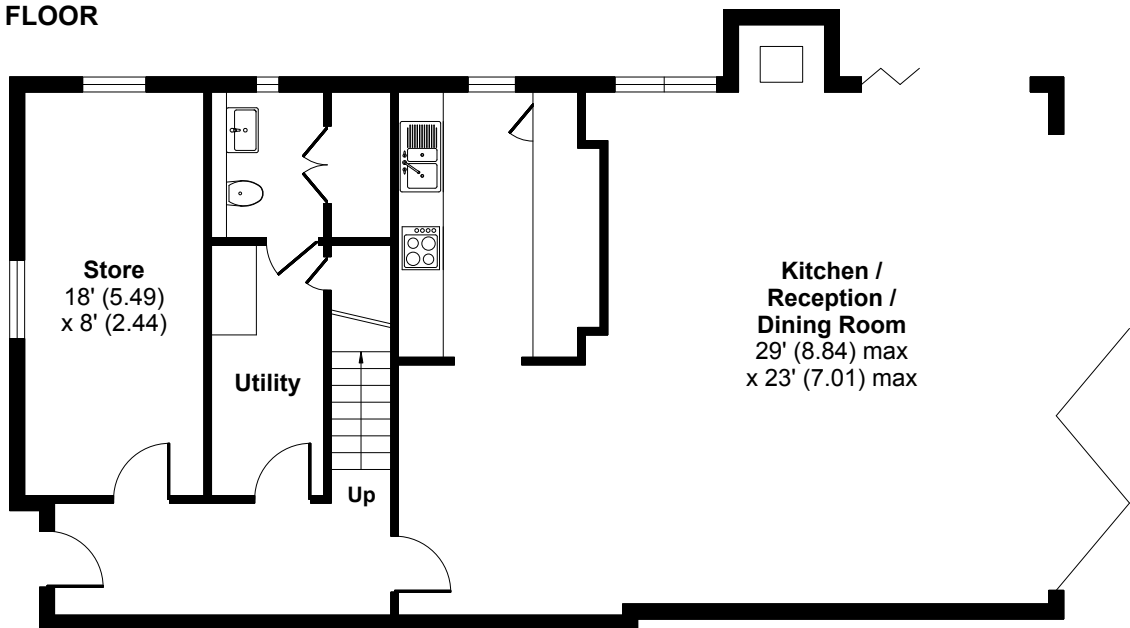

Lower Mill Estate, Somerford Keynes, Cirencester, GL7

Approximate Area = 2219 sq ft / 206 sq m

For identification only - Not to scale

FIRST FLOOR

GROUND FLOOR