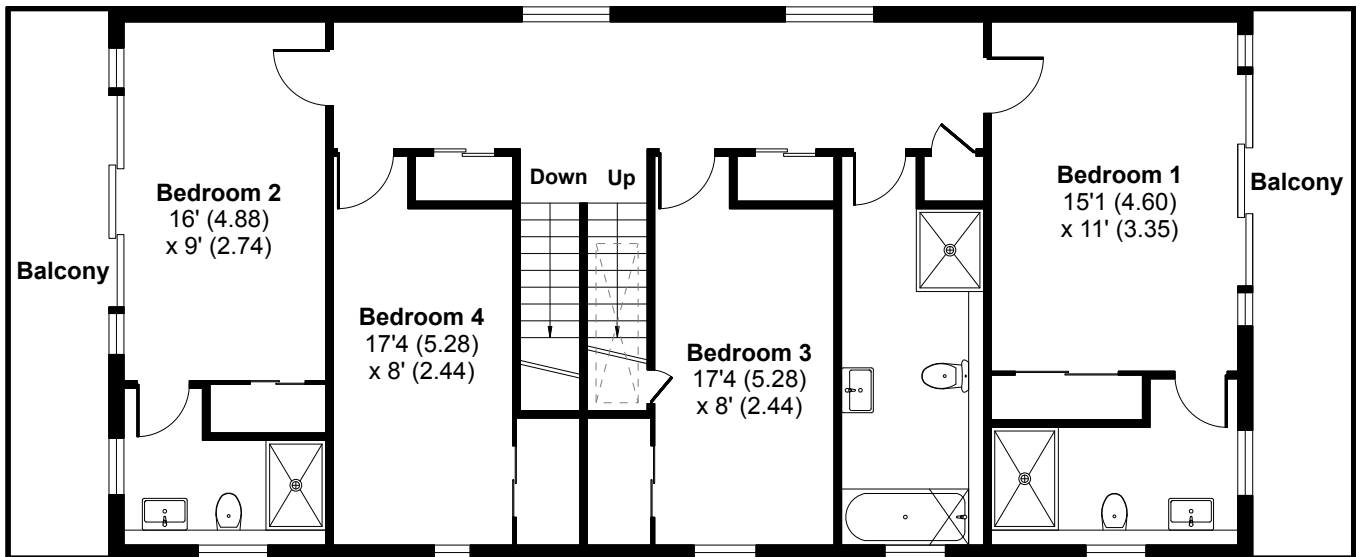

Lower Mill Estate, Somerford Keynes, Cirencester, GL7

Approximate Area = 2219 sq ft / 206 sq m

For identification only - Not to scale

FIRST FLOOR

GROUND FLOOR