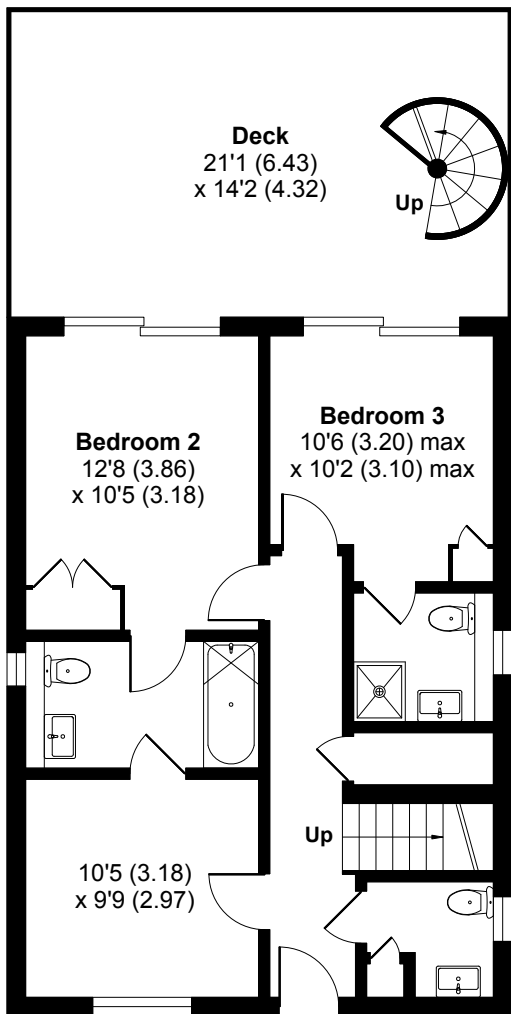

# Somerford Keynes, Cirencester, GL7

Approximate Area = 1857 sq ft / 172.5 sq m

For identification only - Not to scale

**SECOND FLOOR**

**GROUND FLOOR**

**FIRST FLOOR**