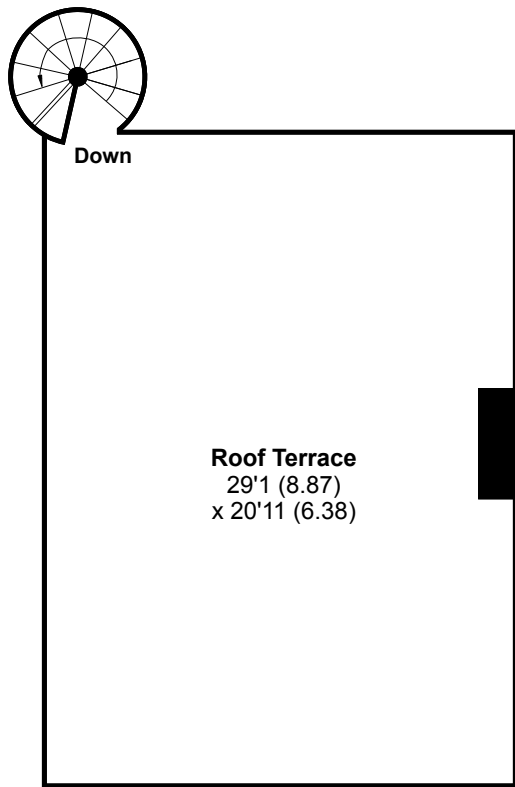

# Somerford Keynes, Cirencester, GL7

Approximate Area = 1857 sq ft / 172.5 sq m

For identification only - Not to scale

**SECOND FLOOR**

**GROUND FLOOR**

**FIRST FLOOR**