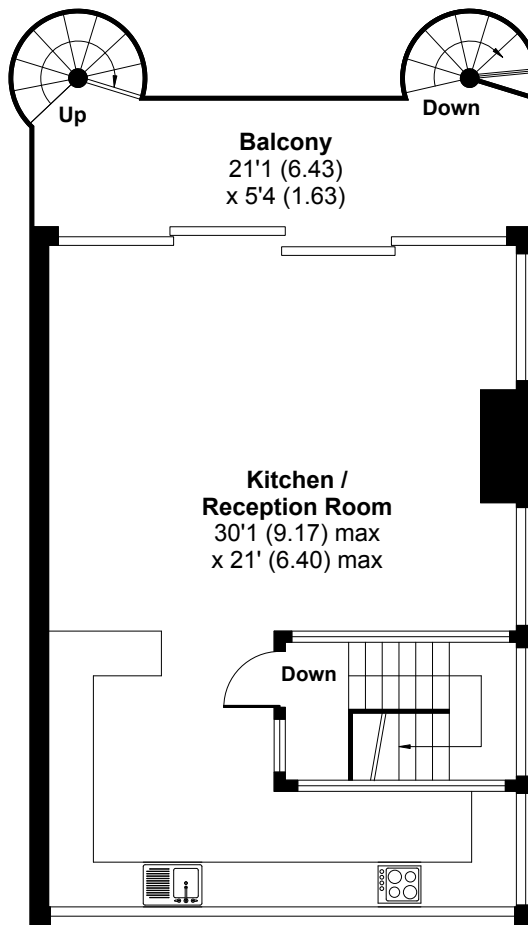

# Somerford Keynes, Cirencester, GL7

Approximate Area = 1857 sq ft / 172.5 sq m

For identification only - Not to scale

**SECOND FLOOR**

**GROUND FLOOR**

**FIRST FLOOR**