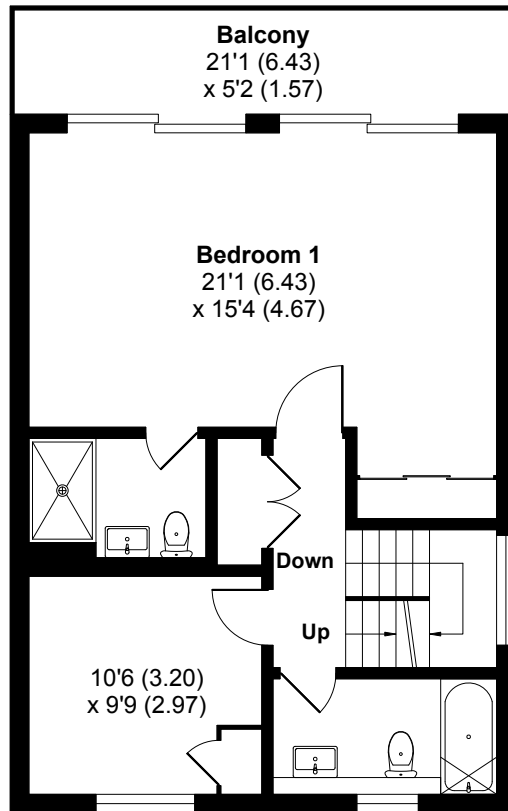

# Somerford Keynes, Cirencester, GL7

Approximate Area = 1857 sq ft / 172.5 sq m

For identification only - Not to scale

**SECOND FLOOR**

**GROUND FLOOR**

**FIRST FLOOR**