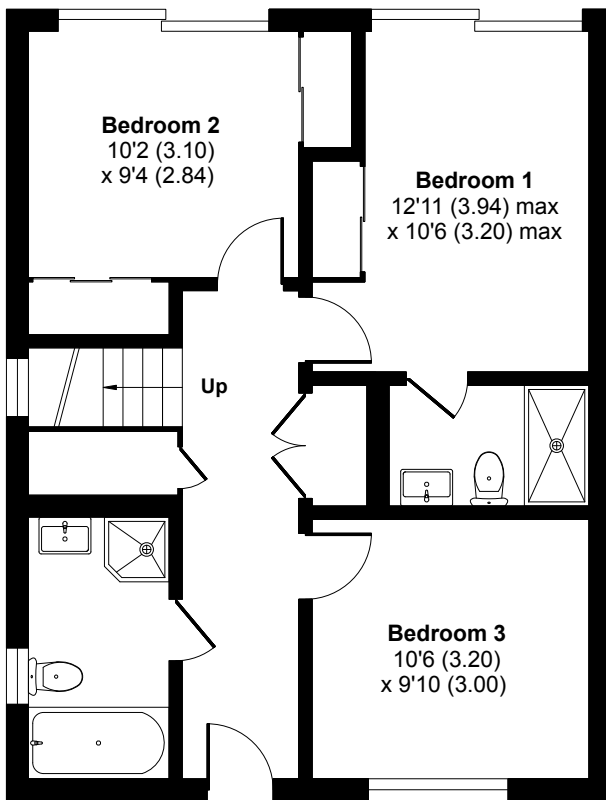

# Howells Mere, Lower Mill Estate, Somerford Keynes, GL7

Approximate Area = 1427 sq ft / 133 sq m (excludes void)

Limited Use Area(s) = 157 sq ft / 15 sq m

Total = 1584 sq ft / 148 sq m

For identification only - Not to scale

Denotes restricted head height

## SECOND FLOOR

## FIRST FLOOR