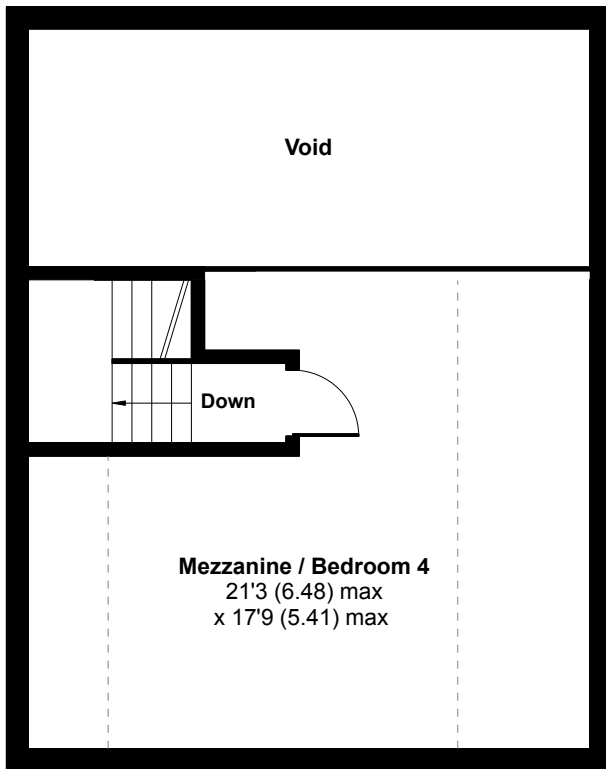

# Howells Mere, Lower Mill Estate, Somerford Keynes, GL7

Approximate Area = 1427 sq ft / 133 sq m (excludes void)

Limited Use Area(s) = 157 sq ft / 15 sq m

Total = 1584 sq ft / 148 sq m

For identification only - Not to scale

Denotes restricted head height

## SECOND FLOOR

## FIRST FLOOR