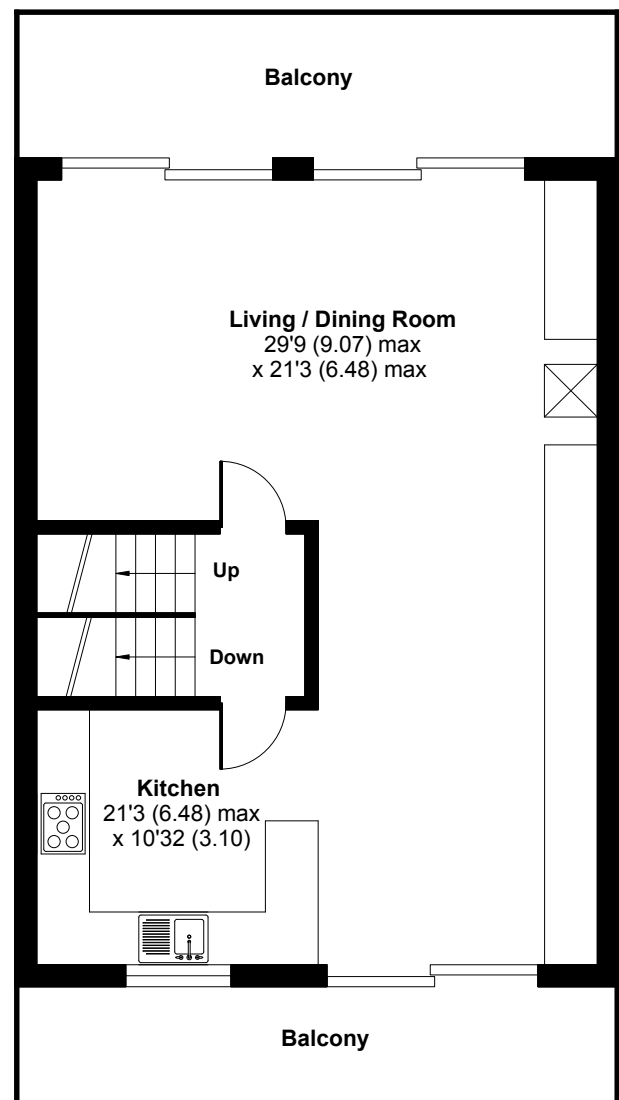

# Howells Mere, Lower Mill Estate, Somerford Keynes, GL7

Approximate Area = 1427 sq ft / 133 sq m (excludes void)

Limited Use Area(s) = 157 sq ft / 15 sq m

Total = 1584 sq ft / 148 sq m

For identification only - Not to scale

Denotes restricted head height

## SECOND FLOOR

## FIRST FLOOR