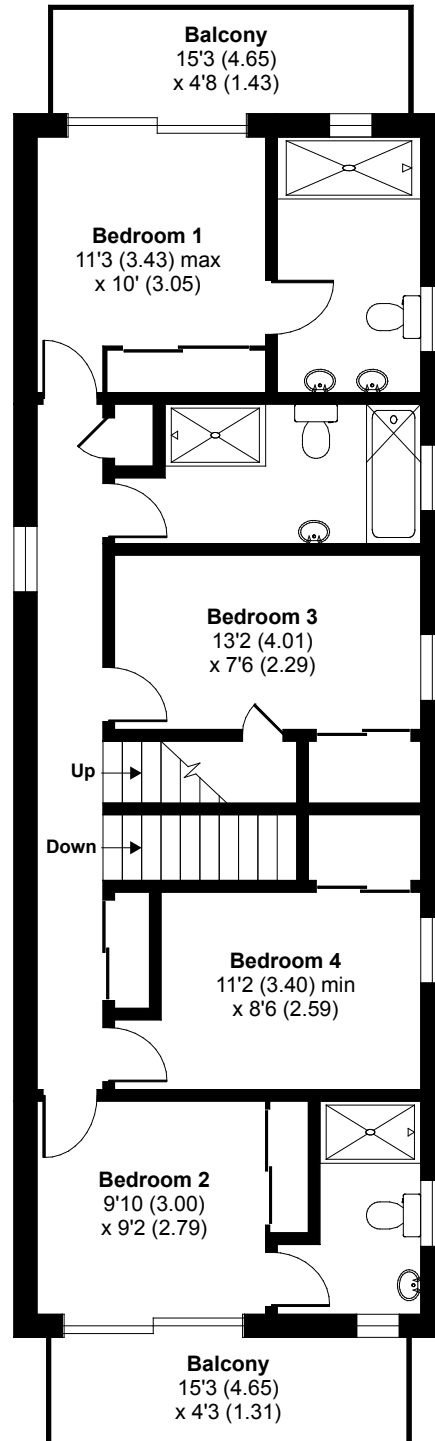

The Water Garden, Lower Mill Estate, Somerford Keynes, Cirencester, GL7

Approximate Area = 1580 sq ft / 146.7 sq m

For identification only - Not to scale

GROUND FLOOR

FIRST FLOOR

ROOF TERRACE