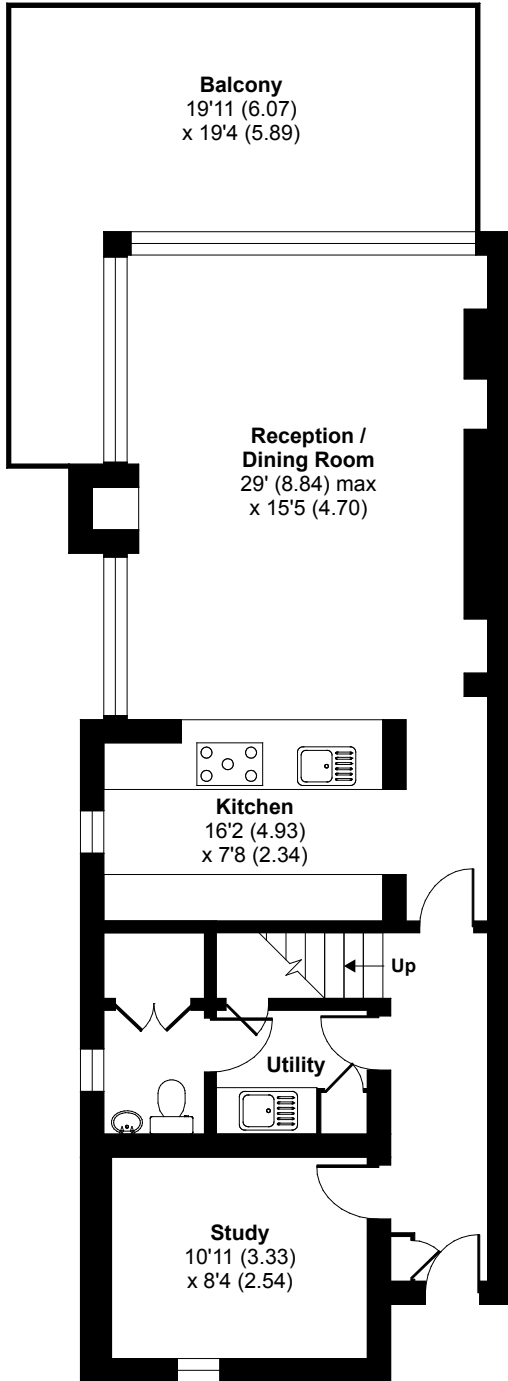

The Water Garden, Lower Mill Estate, Somerford Keynes, Cirencester, GL7

Approximate Area = 1580 sq ft / 146.7 sq m

For identification only - Not to scale

GROUND FLOOR

FIRST FLOOR

ROOF TERRACE