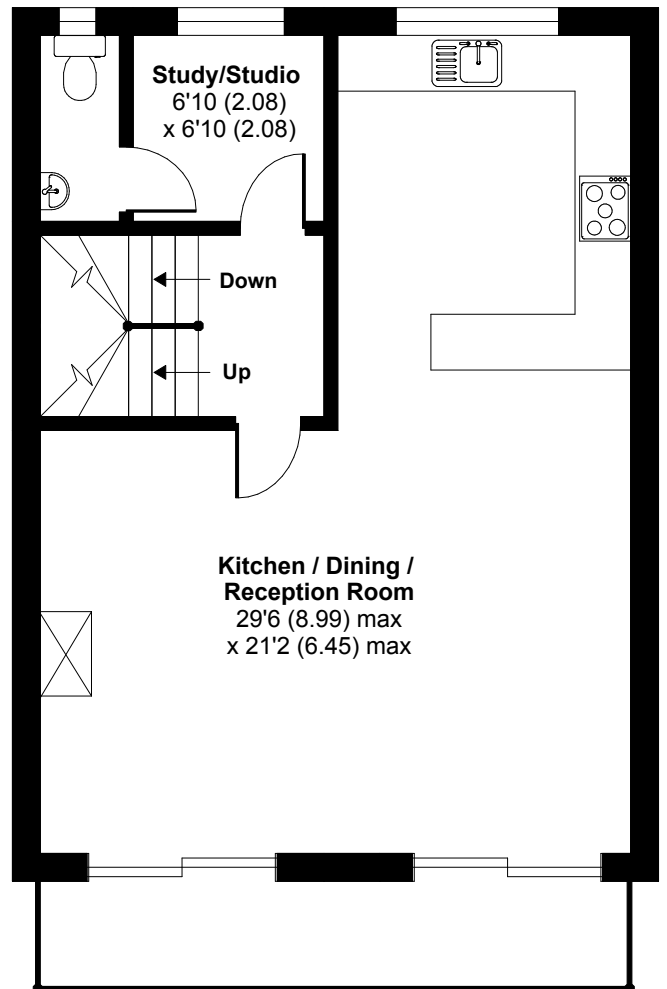

Howells Mere, Lower Mill Estate, Somerford Keynes, GL7

Approximate Area = 1517 sq ft / 140.9 sq m

For identification only - Not to scale

MEZZANINE FLOOR

GROUND FLOOR

FIRST FLOOR