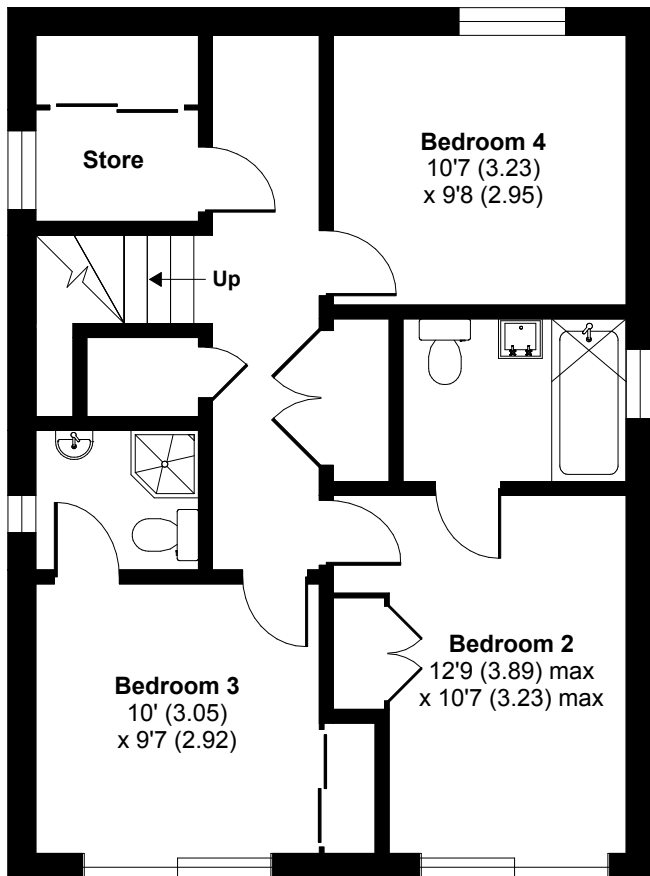

Howells Mere, Lower Mill Estate, Somerford Keynes, GL7

Approximate Area = 1517 sq ft / 140.9 sq m

For identification only - Not to scale

MEZZANINE FLOOR

GROUND FLOOR

FIRST FLOOR