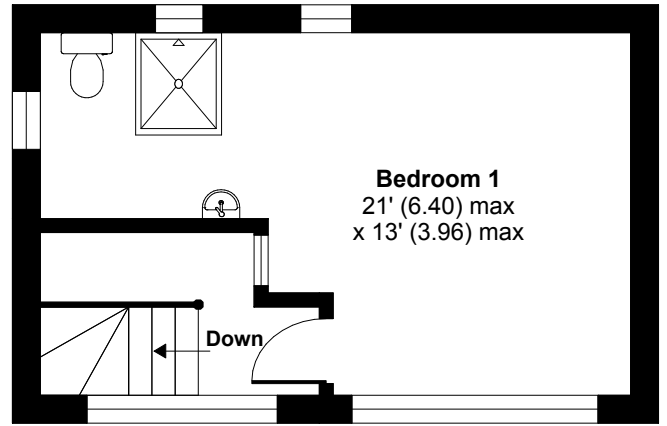

Howells Mere, Lower Mill Estate, Somerford Keynes, GL7

Approximate Area = 1517 sq ft / 140.9 sq m

For identification only - Not to scale

MEZZANINE FLOOR

GROUND FLOOR

FIRST FLOOR